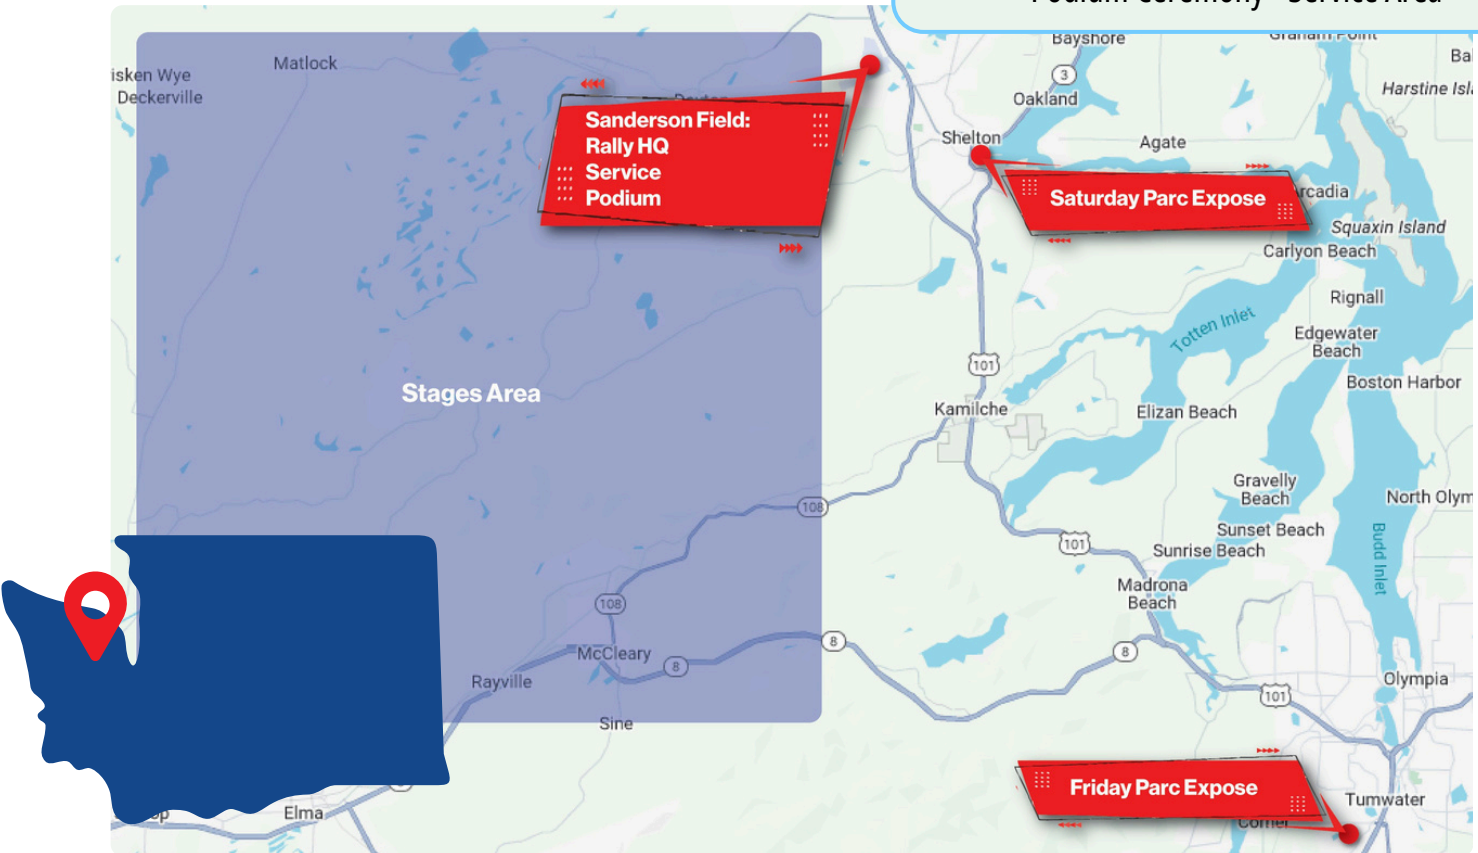

Sunday, 4/19

- Stages: 08:30 ~ 17:00
- Podium Ceremony - Service Area

This document has no regulatory power and is for **information only**. It is intended to help make plans for attending Olympus in 2026. The schedule and route have not been approved yet and are subject to change. Please refer to the Olympus website for more information: www.olympusrally.com